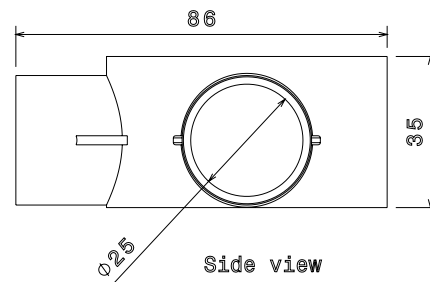

PRODUCT CODE: PB14B
PVC CONDUIT BOX

DESCRIPTION

25mm Tee PVC Conduit Box

FINISH

Black

MATERIAL

PVC

PACKAGING

Packed in qty 20

ADDITIONAL NOTES

Manufactured to BS4607 part 1
Product includes 2 x M4 Brass Inserts

Isometric view

Side view

Front view

Top view