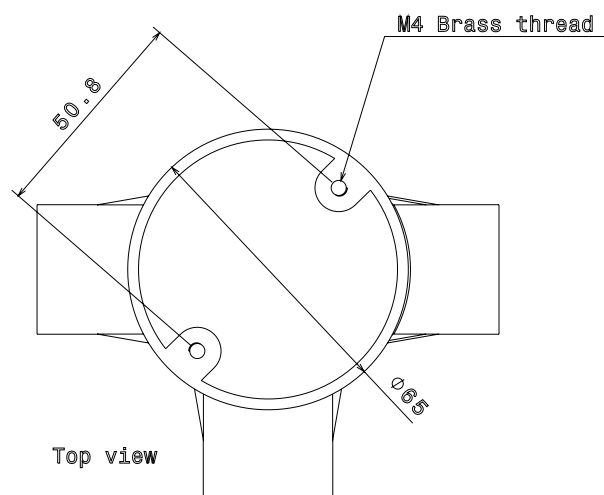

Packed in qty 20

ADDITIONAL NOTES

Manufactured to BS4607 part 1
Product includes 2 x M4 Brass Inserts

Isometric view

Side view

Front view

Top view